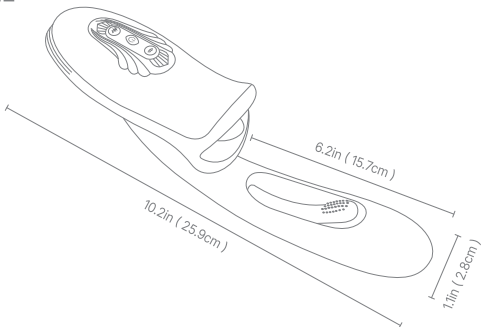

### SIZE

### SPECIFICATION

Power Source: USB Magnetic charging  
Run time: 60 Minutes  
Recharging: 150 Minutes  
Special Features: 10 Vibrating & Flapping Modes  
10 Biting Modes

Materials: Silicone+ABS+TPE  
Weights: 0.76 lb  
Size: 10 x 3.4 x 2.1 in  
Waterproof: IPX6