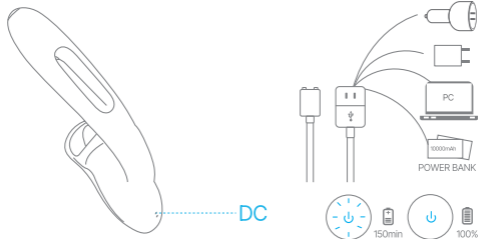

USB CHARGING

*WARNING: Please DO NOT use adaptor with ">5V" output

- Make sure to **fully** charge the toy before the first use.
- The product cannot be turned on when charging because of the battery protection mechanism.

PRODUCT CLEANING

- **Clean:** Please wash product with toy cleaner or antibacterial soap and water.
- **Dry:** Pat or wipe dry with clean cloth or towel.
- **Store:** Keep toy in a cool, dry place.
- **Attention:** Never clean the toy with abrasive cleaners containing alcohol, gasoline or acetone. Avoid direct sunlight.

SAFETY

- Do not use the product at temperatures over 167 °F (75 °C).
- Stop using it immediately if you experience any discomfort.
- Water-based lubricant is recommended.
- Do not use the product if you find it rough or damaged.
  Keep out of reach of children.
- The product is waterproof, but it is not advisable to soak it in water for a long time.