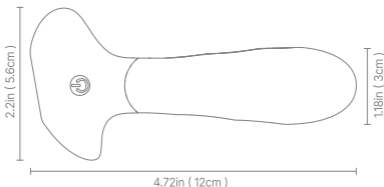

### SIZE

### SPECIFICATION

Power Source:	USB Magnetic charging	Materials:	Silicone+ABS
Run time:	40~60 Minutes	Weights:	0.21 lb
Recharging:	60 Minutes	Size:	4.73x2.2in
Special Features:	9 Vibrating Modes Remote Control	Waterproof:	IPX6