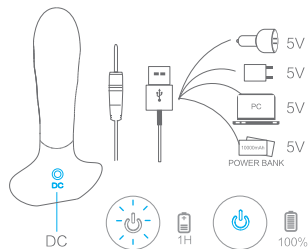

1. Hold the button(on product) for 3s to be in standby condition.
2. Then you can use the remote to control the Anal plug
3. Hold the button 3s to turn on the remote, press again to change patterns.
4. You can pause the vibration by 3s holding switch in any patterns.
5. Within 20min, you can restart with remote directly.
6. If over 20min out of operation, the product would be totally turn off, repeat all the above process to restart.

USB CHARGING

*WARNING: Please DO NOT use adaptor with ">5V" output

*Please make sure your toy is fully charged while the first time

Vibrator: