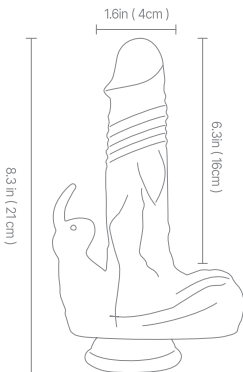

QUICK START GUIDE

SIZE

SPECIFICATIONS

Material: Silicone+ABS
Weights: 0.97lb
Functions: 6 Thrusting Modes
10 Vibrating Modes
Swing Mode
Heating Function

Charging Time: 150min
Using Time: 60min
Waterproof: IPX5