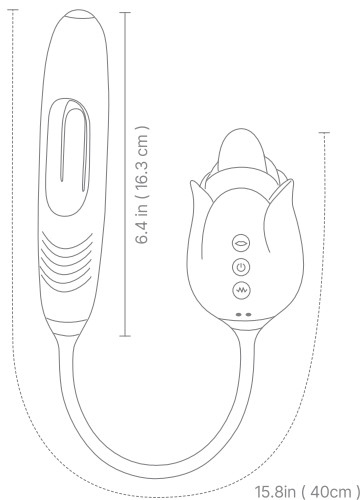

QUICK START GUIDE

SIZE

SPECIFICATIONS

Material: Silicone+ABS
Weights: 0.86lb
Functions: 10 Vibrating & Flapping Modes
10 Kissing Modes

Charging Time: 120min
Using Time: 60min
Waterproof: IPX6

FUNCTION

All functions require the device to be powered on.

Kissing button:

Short press "👄" to change between 10 kissing modes.

Long press "👄" for 2s to turn off.

Flapping button:

Long press "🔌" for 2s to turn on/off the device.

Short press "🌀" to change between 10 flapping modes.