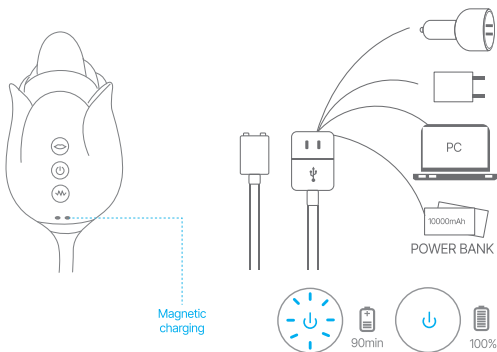

Vibrating button:

Short press "🌀" to change between 10 vibrating modes.

Long press "🌀" for 2s to turn off.

USB CHARGING

*WARNING: Please DO NOT use adaptor with ">5V" output.

*Make sure to fully charge the toy before the first use.