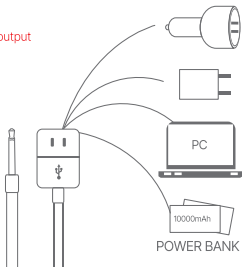

USB CHARGING

*WARNING: Please DO NOT use adaptor with ">5V" output