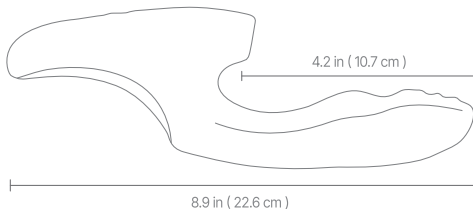

QUICK START GUIDE

SIZE

SPECIFICATIONS

Material:	Silicone+ABS	Charging Time:	180min
Weights:	0.93lb	Using Time:	60min
Product Size:	8.9*1.5*3.1in	Waterproof:	IPX5
Functions:	7 Vibrating & Tapping Modes 7 Sucking Modes Heating Function		