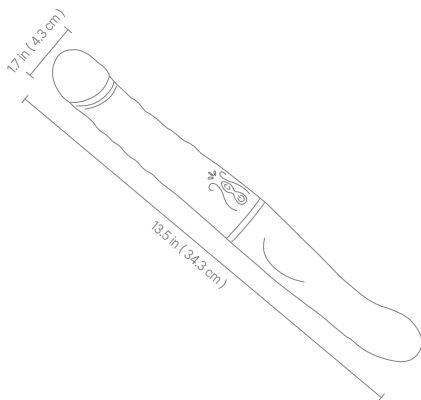

QUICK START GUIDE

SIZE

SPECIFICATIONS

Material: Silicone+ABS

Weights: 0.78lb

Power Source: USB charging

Functions: 10 Thrusting Modes

10 Vibrating Modes

Charging Time: 120min

Using Time: 60min

Waterproof: IPX6

FUNCTION

Product

Thrusting button:

Long press "▲" for 2 seconds to turn on (after the toy is powered on).

Short press "▲" to switch between 10 thrusting modes.