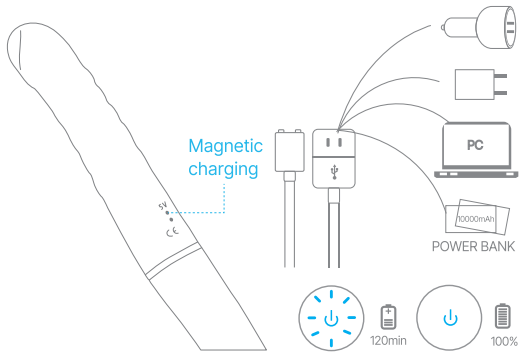

Vibrating button:

Long press "⏻" for 2 seconds to activate/pause.

Short press "⏻" to switch between 10 vibrating modes.

USB CHARGING

*WARNING: Please do NOT use an adapter with an output greater than 5V.

*Make sure to fully charge the toy before the first use.

- Connect the device to USB port to charge.
- Do not use the device while charging.
- Please connect with power adapter below 5V.
- Do not submerge under water.
- If the product is not charging while plugged in, please wait 10 minutes and try again.