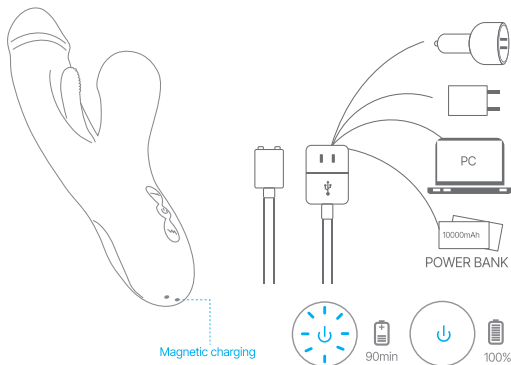

QUICK START GUIDE

SIZE

SPECIFICATIONS

Material: Silicone+ABS
Noise: ≤50dB
Functions: 7 Tapping & Flapping & Vibrating Modes

Charging Time: 90min
Using Time: 60min
Waterproof: IPX6

FUNCTION

1. Long press "⏻" for 2 seconds to enter standby mode.
Short press "⏻" to start the first vibration mode. Press again to cycle through the vibration mode. The eighth mode is standby mode (no vibration).
2. In standby mode, short press "👉" to start the first tickling mode.
Short press "👉" again to switch to the next tickling mode. There are 7 different modes.
3. In standby mode, short press "👉" to start the first sucking mode. Short press "👉" again to switch to the next sucking mode. There are 7 different modes.
4. Long press "⏻" for 2 seconds to turn off the device.

USB CHARGING

*WARNING: Please DO NOT use adaptor with ">5V" output

- Connect the device to USB port to charge.
- Do not use the device while charging.
- Please connect with power adaptor below 5V.
- Do not submerge under water.
- If the product is not charging while plugged in, please wait 10 minutes and try again.