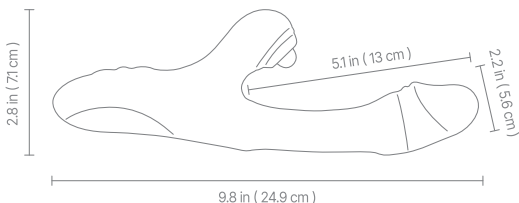

QUICK START GUIDE

SIZE

SPECIFICATIONS

Material: Silicone+ABS
Noise: ≤50dB
Functions: 7 Tapping & Flapping & Vibrating Modes

Charging Time: 90min
Using Time: 60min
Waterproof: IPX6

FUNCTION

1. Long press "⏻" for 2 seconds to enter standby mode.
Short press "⏻" to start the first vibration mode. Press again to cycle through the vibration mode. The eighth mode is standby mode (no vibration).
2. In standby mode, short press "👉" to start the first tickling mode.
Short press "👉" again to switch to the next tickling mode. There are 7 different modes.
3. In standby mode, short press "👉" to start the first sucking mode. Short press "👉" again to switch to the next sucking mode. There are 7 different modes.
4. Long press "⏻" for 2 seconds to turn off the device.