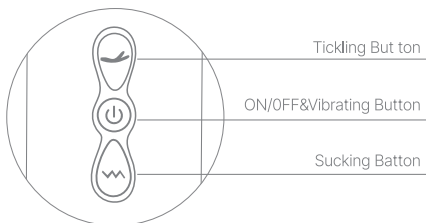

QUICK START GUIDE

SIZE

SPECIFICATIONS

Material: Silicone+ABS
Noise: ≤50dB
Functions: 7 Tapping & Flapping & Vibrating Modes

Charging Time: 90min
Using Time: 60min
Waterproof: IPX6

FUNCTION

1. Long press "⏻" for 2 seconds to enter standby mode.
Short press "⏻" to start the first vibration mode. Press again to cycle through the vibration mode. The eighth mode is standby mode (no vibration).
2. In standby mode, short press "👉" to start the first tickling mode.
Short press "👉" again to switch to the next tickling mode. There are 7 different modes.
3. In standby mode, short press "👉" to start the first sucking mode. Short press "👉" again to switch to the next sucking mode. There are 7 different modes.
4. Long press "⏻" for 2 seconds to turn off the device.

USB CHARGING

*WARNING: Please DO NOT use adaptor with ">5V" output

- Connect the device to USB port to charge.
- Do not use the device while charging.
- Please connect with power adaptor below 5V.
- Do not submerge under water.
- If the product is not charging while plugged in, please wait 10 minutes and try again.