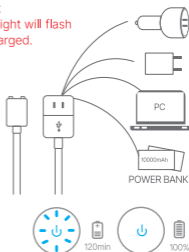

USB CHARGING

*WARNING: Please DO NOT use adaptor with ">5V" output

*Please fully charge the product before use. The indicator light will flash while it is charging and will stop flashing once it is fully charged.

Magnetic charging

PRODUCT CLEANING

- Please disinfect the product before use: clean with warm water and antibacterial soap, then wipe with a towel or soft cloth.
- Please do not use massage oil, hand cream, detergent, petroleum, or acetone as a lubricant.
- Clean the product as soon as possible after use, as secretions and lubricant residue can easily breed bacteria if left uncleaned for too long.
- Wash with warm water and soap. It is recommended to use a detergent specifically designed for sex toys, a disinfectant, or 70% alcohol. (Note: long-term use of alcohol is not recommended, as it may corrode the product's surface and shorten its lifespan.)
- Drying: It is recommended to wipe with a cotton cloth or high-quality tissue after washing, then allow it to air dry naturally, away from direct sunlight.
- Store in a dust-free environment, without contact with other materials.

SAFETY

- This product is for personal use only. Please do not share it with others for hygiene and health reasons.
- This product is designed with varying vibration frequencies to meet the needs of different users. If you experience any discomfort or allergic reaction, please stop using it immediately.
- Exercise caution when using this product for anal stimulation to avoid injury. To ensure a better experience, it is recommended to use it with lubricant. Please stop using the product if the surface is rough or has sharp edges.
- Keep this product away from children and pets. If it is ingested by a child or pet, seek medical attention immediately.

MADE IN CHINA