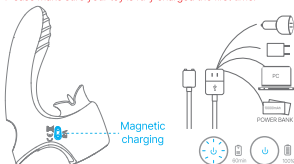

USB CHARGING

- ***WARNING: Please DO NOT use an adaptor with $>5V$ output.**
- ***Please make sure your toy is fully charged the first time.**