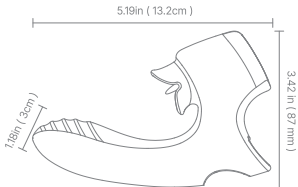

QUICK START GUIDE

SIZE

PRODUCT PARAMETERS

Weights: 0.28lb

Waterproof: IPX7

Charging time: 60 minutes

Material: ABS+Silicone

Using time: 40~65 minutes