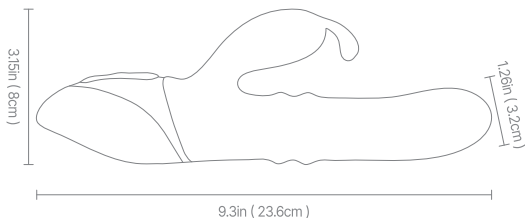

QUICK START GUIDE

SIZE

SPECIFICATIONS

Material:	Silicone+ABS	Charging Time:	120min
Weights:	0.66lb	Using Time:	45min
Functions:	3 Clit & G-spot Vibrating Modes 3 Beads Ring Sliding Modes	Waterproof:	IPX5

FUNCTION

Shaft vibration button:

Long press "  " for 2s to turn on/off.

Short press "  " to change the 3 vibrating modes.

Sliding beads button:

Long press "  " for 2s to turn on/off.

Short press "  " to change 3 beads ring sliding modes.