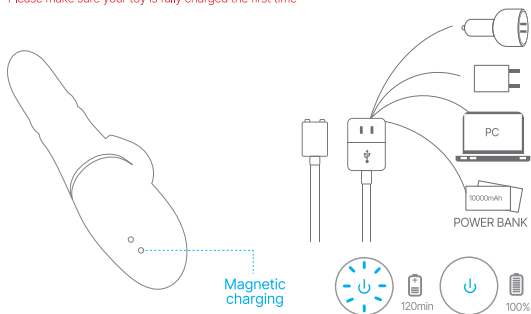

QUICK START GUIDE

SIZE

SPECIFICATIONS

Material:	Silicone+ABS	Charging Time:	120min
Weights:	0.66lb	Using Time:	45min
Functions:	3 Clit & G-spot Vibrating Modes 3 Beads Ring Sliding Modes	Waterproof:	IPX5

FUNCTION

Shaft vibration button:

Long press "  " for 2s to turn on/off.

Short press "  " to change the 3 vibrating modes.

Sliding beads button:

Long press "  " for 2s to turn on/off.

Short press "  " to change 3 beads ring sliding modes.

Clit vibration button:

Long press "  " for 2s to turn on/off.

Short press "  " to change the 3 vibrating modes.

USB CHARGING

*WARNING: Please DO NOT use an adaptor with ">5V" output

*Please make sure your toy is fully charged the first time