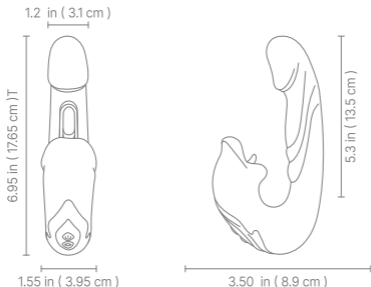

QUICK START GUIDE

SIZE

SPECIFICATION

Product Name: Infinite Intimacy
Power Source: USB Magnetic charging
Run time: 45 Minutes
Recharging: 120 Minutes
Special Features: 7 Vibrating & Flapping Modes;
5 Biting Modes

Materials: Silicone+ABS
Weights: 0.51 lb
Size: 8.4 x 4.3 x 2.7 in
Waterproof: IPX6

FUNCTION

Power Button / Tap Button

Long press the "⏻" key to turn on the machine, the indicator light is on, vibrate a little, the machine enters the standby mode.