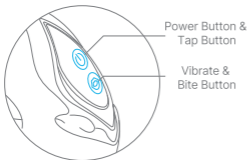

QUICK START GUIDE

SIZE

SPECIFICATION

Product Name: Infinite Intimacy
Power Source: USB Magnetic charging
Run time: 45 Minutes
Recharging: 120 Minutes
Special Features: 7 Vibrating & Flapping Modes;
5 Biting Modes

Materials: Silicone+ABS
Weights: 0.51 lb
Size: 8.4 x 4.3 x 2.7 in
Waterproof: IPX6

FUNCTION

Power Button / Tap Button

Long press the "⏻" key to turn on the machine, the indicator light is on, vibrate a little, the machine enters the standby mode.