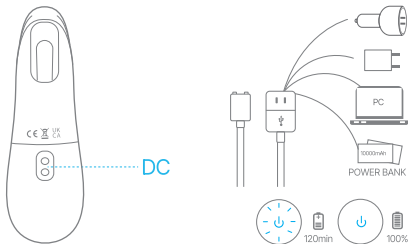

USB CHARGING

*WARNING: Please DO NOT use adaptor with ">5V" output

- Connect the device to USB port to charge.
- Do not use the device while charging.
- Please connect with power adapter below 5V.
- Do not submerge under water.
- If the product is not charging while plugged in, please wait 10 minutes and try again.

PRODUCT CLEANING

- Clean: Please wash product with toy cleaner or antibacterial soap and water.
- Dry: Pat or wipe dry with clean cloth or towel.
- Store: Keep toy in a cool, dry place.
- Attention: Never clean the toy with abrasive cleaners containing alcohol, gasoline or acetone. Avoid direct sunlight.

SAFETY

As a close companion of the majority of users, to be able to safely and healthily use this massager is the user and our common responsibility.

We would like to remind you that this product is only suitable for adults over 18 years of age, please keep it away from children. Please do not use excessive force during use, please pay attention to avoid injury. Do not mix this product with others. If you feel unwell during use, stop using the product immediately. Regularly check the product for damage and stop using it immediately if damage is found. This products should be treated as waste electrica and electronic products and recycled to the appropriate waste electrical and electronic products recycling station.

DISCLAIMERS

- Declare that this manual is only for product use tutorials, all interpretation rights belong to the company.
- Please use this product carefully, any party of any abuse use of this product our company shall not take any responsibility.