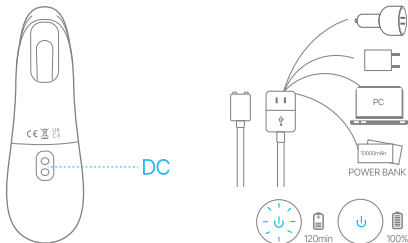

USB CHARGING

*WARNING: Please DO NOT use adaptor with ">5V" output

- Connect the device to USB port to charge.
- Do not use the device while charging.
- Please connect with power adapter below 5V.
- Do not submerge under water.
- If the product is not charging while plugged in, please wait 10 minutes and try again.

PRODUCT CLEANING

- Clean: Please wash product with toy cleaner or antibacterial soap and water.
- Dry: Pat or wipe dry with clean cloth or towel.
- Store: Keep toy in a cool, dry place.
- Attention: Never clean the toy with abrasive cleaners containing alcohol, gasoline or acetone. Avoid direct sunlight.

SAFETY

As a close companion of the majority of users, to be able to safely and healthily use this massager is the user and our common responsibility.

We would like to remind you that this product is only suitable for adults over 18 years of age, please keep it away from children. Please do not use excessive force during use, please pay attention to avoid injury. Do not mix this product with others. If you feel unwell during use, stop using the product immediately. Regularly check the product for damage and stop using it immediately if damage is found. This products should be treated as waste electrica and electronic products and recycled to the appropriate waste electrical and electronic products recycling station.

DISCLAIMERS

- Declare that this manual is only for product use tutorials, all interpretation rights belong to the company.
- Please use this product carefully, any party of any abuse use of this product our company shall not take any responsibility.