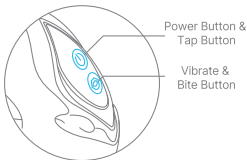

QUICK START GUIDE

SIZE

SPECIFICATION

Product Name: Infinite Intimacy
Power Source: USB Magnetic charging
Run time: 45 Minutes
Recharging: 120 Minutes
Special Features: 7 Vibrating & Flapping Modes;
5 Biting Modes

Materials: Silicone+ABS
Weights: 0.51 lb
Size: 8.4 x 4.3 x 2.7 in
Waterproof: IPX6

FUNCTION

Power Button / Tap Button

Long press the "⏻" key to turn on the machine, the indicator light is on, vibrate a little, the machine enters the standby mode.