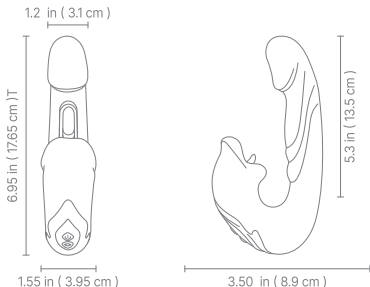

QUICK START GUIDE

SIZE

SPECIFICATION

Product Name: Infinite Intimacy
Power Source: USB Magnetic charging
Run time: 45 Minutes
Recharging: 120 Minutes
Special Features: 7 Vibrating & Flapping Modes;
5 Biting Modes

Materials: Silicone+ABS
Weights: 0.51 lb
Size: 8.4 x 4.3 x 2.7 in
Waterproof: IPX6

FUNCTION

Power Button / Tap Button

Long press the "⏻" key to turn on the machine, the indicator light is on, vibrate a little, the machine enters the standby mode.