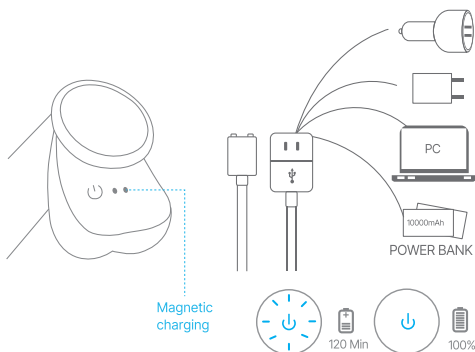

Short press "⏻" to change 7 thrusting modes.

Long press "⏻" for 3s to turn off.

Heating button

Long press "🔥" for 3s to turn on/off.

USB CHARGING

*WARNING: Please DO NOT use adaptor with ">5V" output

It is recommended to use the charging cable with a 5V/1A charger to avoid damage caused by improper charging.