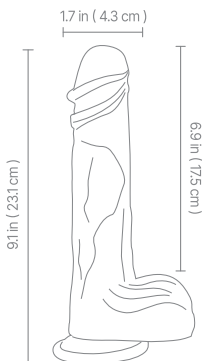

QUICK START GUIDE

SIZE

SPECIFICATIONS

Material: Silicone+ABS
Weights: 0.9lb
Functions: 7 Thrusting Modes
10 Vibrating Modes
Swing Function
Heating Function

Charging Time: 120min
Using Time: 50min
Waterproof: IPX5