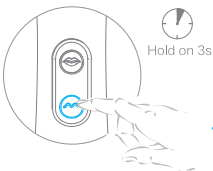

QUICK START GUIDE

SIZE

SPECIFICATIONS

Material:	Silicone+ABS	Charging Time:	120min
Weights:	0.33 lb	Using Time:	60min
Product Size:	8*2.7*2 in	Waterproof:	IPX7
Functions:	9 Vibrating Modes 9 Tongue Licking Modes		

FUNCTION

Hold on 3s

- ON/OFF
Hold "●" 3 seconds to turn on/off the product.
- Press "●" button to Switch head 9-frequency tongue licking mode

Hold on 3s

- ON/OFF
Hold "☞" 3 seconds to turn on/off the product.
- Press "☞" button to Switch 9-frequency vibration mode