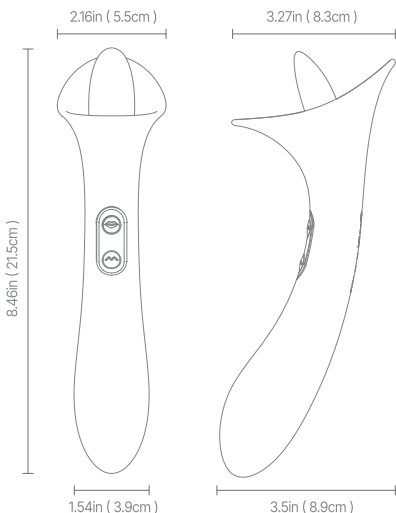

QUICK START GUIDE

SIZE

SPECIFICATIONS

Material:	Silicone+ABS	Charging Time:	120min
Weights:	0.33 lb	Using Time:	60min
Product Size:	8*2.7*2 in	Waterproof:	IPX7
Functions:	9 Vibrating Modes 9 Tongue Licking Modes		

FUNCTION

Hold on 3s

- ON/OFF
Hold "●" 3 seconds to turn on/off the product.
- Press "●" button to Switch head 9-frequency tongue licking mode

Hold on 3s

- ON/OFF
Hold "☞" 3 seconds to turn on/off the product.
- Press "☞" button to Switch 9-frequency vibration mode