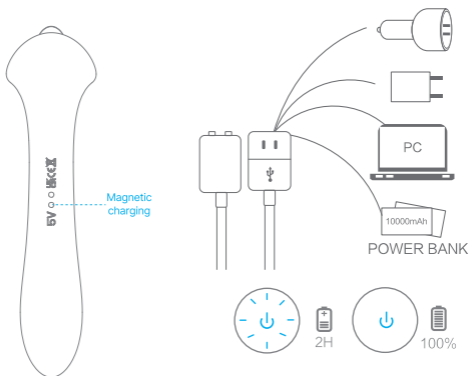

USB CHARGING

*WARNING: Please DO NOT use adaptor with ">5V" output.

*Please make sure your toy is fully charged the first time.

- Connect the device to USB port to charge.
- Do not use the device while charging.
- Please connect with power adapter below 5V.
- Do not submerge under water.
- If the product does not charge when plugged in, please wait for 10 minutes to confirm.

PRODUCT CLEANING

- Clean: Please clean product with warm water or antibacterial soap.
- Wipe: Dry the product with paper towels.
- Save: Keep the product in a cool, dry and clean place.
- Attention: Never clean this product with organic cleaner that contains alcohol, gasoline or acetone. Avoid direct sunshine.

SAFETY

- Do not use it at temperature over 167 °F/75 °C.
- Stop using it when any discomfort occurs.
- It is recommended to use it with water-based lubricant.
- Do not use it if you find the product unsmooth or damaged.
- Keep out of reach of children.