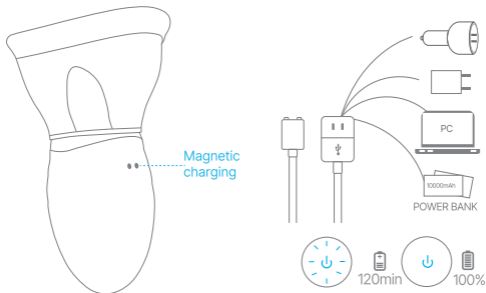

USB CHARGING

*WARNING: Please DO NOT use adaptor with ">5V" output

*Please make sure your toy is fully charged the first time