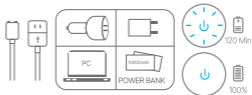

FUNCTION

Sucking Button

Short press "☺" to activate the sucking function; the indicator light will turn on.

There are a total of 4 sucking patterns.

Long press "☺" for 1.5s to switch off.

Vibrating Button

Short press "〰" to activate the vibration function; the indicator light will turn on.

There are 7 vibration modes.

Long press "〰" for 1.5s to turn it off.

Exhausting Button

Long press "⏻" to release the air pressure.

USB CHARGING

*WARNING: Please DO NOT use adaptor with ">5V" output

Magnetic charging

- Locate the Charging spot.
- To use the 3.0 Magnetic charger.
- The indicating light flashes when charging, the light would be always on if fully charged.
- Note: It takes 120 mins to be fully charged, the battery can last 60 mins after fully charged.