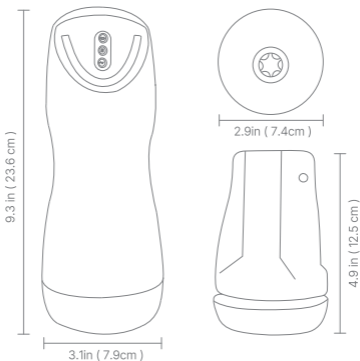

QUICK START GUIDE

SIZE

SPECIFICATION

Material:	Silicone+ABS+TPR	Power Source:	USB charging
Weights:	1.46 lb	Run time:	60 Minutes
Special Features:	4 Sucking Modes 7 Patterns Vibrating Modes	Recharging:	120 Minutes