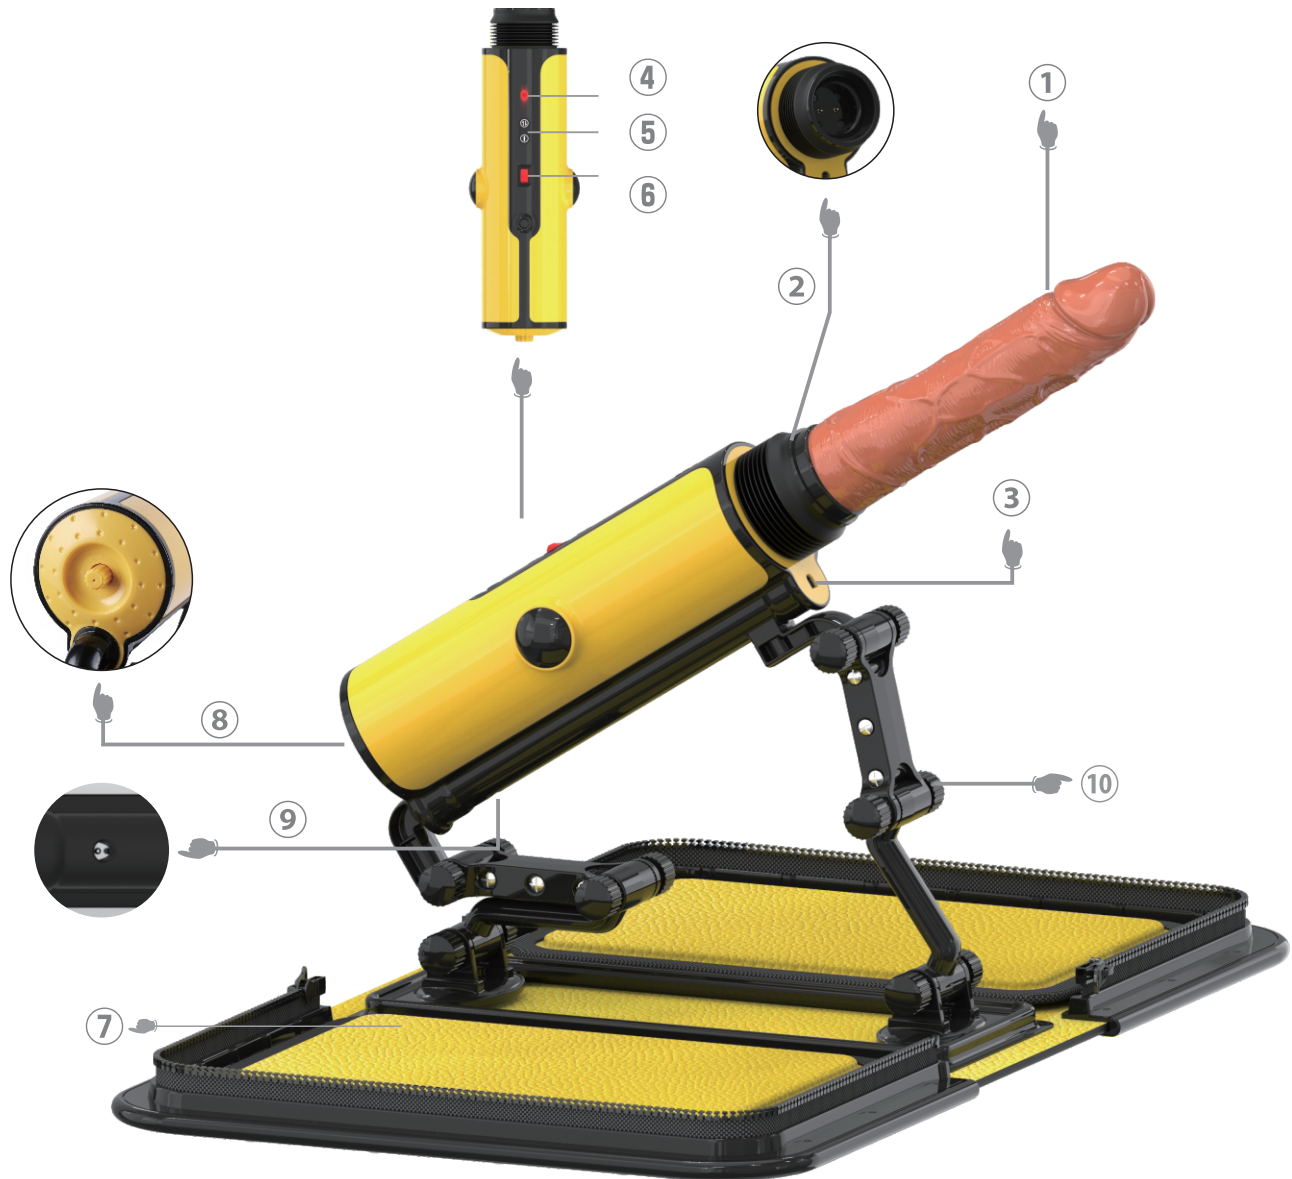

QUICK START GUIDE

- ① Penis ② Penis buckle ③ Signal receiver ④ Indicator light ⑤ Button
 ⑥ Switch ⑦ Calf protector ⑧ Reset knob ⑨ Power hole ⑩ Cross knob

① Penis: It's permitted to change penis of different functions.

② Penis buckle: When installing a penis, point it at the buckling point while rotating it counter clockwise.

③ Signal receiver: Point the remote controller at it for operation.

④ Indicator light: Power indicator.

⑤ Button: The key function is the same as the remote control.

⑥ Switch: Please cut the power after use.

⑦ Calf protector: Protection foot.

⑧ Reset knob: Reset knob of the telescoping mechanism.

⑨ Power /charging hole.

⑩ Angle adjustment knob: Front and rear angles and heights can be adjustable.

The machine's angle and height can be adjusted arbitrarily through handle screw.

- Switch: Short press all functions of the machine to turn on, run at the minimum frequency, and then short press II functions to turn off
- Push button: Control the machine's push function, short press the frequency from small to large, a total of 6 frequencies
- Penis control key: control the strength of the penis function, a total of 9 frequencies
- Penis heating key: Short press to turn on the penis heating function, only 1f requency