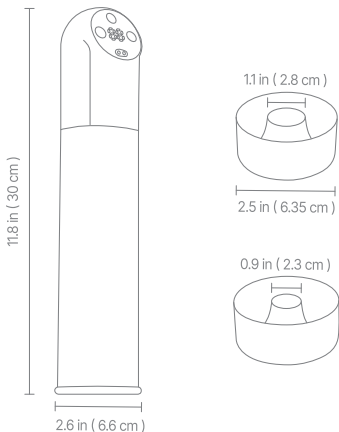

QUICK START GUIDE

SIZE

SPECIFICATIONS

Material: Silicone+ABS
Weights: 1.2lb
Power Source: USB charging
Functions: 6 Suction Modes

Charging Time: 210min
Using Time: 120min
Waterproof: IPX7

FUNCTION

Switch/Pump Button: