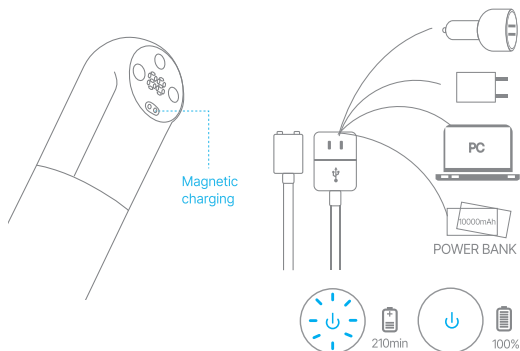

USB CHARGING

- *WARNING: Please DO NOT use adaptor with ">5V" output
- *Please make sure your toy is fully charged while the first time

PRODUCT CLEANING

- Clean: Please clean product with warm water or antibacterial soap.
- Wipe: Dry the product with paper towels.
- Save: Keep the product in a cool, dry and clean place.
- Attention: Never clean this product with organic cleaner that contains alcohol, gasoline or acetone. Avoid direct sunshine.

SAFETY

- Do not pump for a long time to avoid penis damage and be sure to pump and deflate in a cycle operation. If you feel uncomfortable, press the pause button immediately to deflate.
- Recommended to be used with water-based lubricant to offer a better experience.
- As the acceptable strength is different among individuals, please start from the primary training for the first time. The duration and frequency can be gradually increased based on personal situation, do not exceed 10 minutes per time.