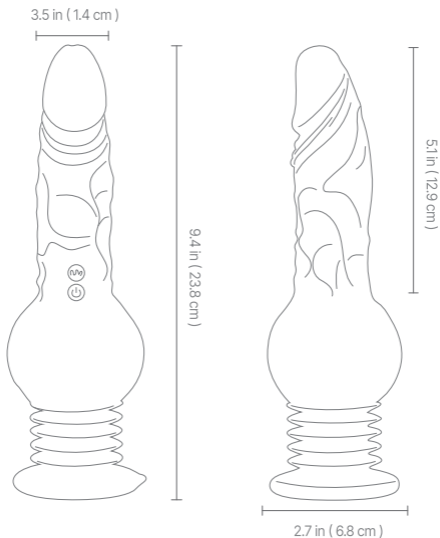

### SIZE

### SPECIFICATIONS

Material: Silicone+ABS  
Noise:  $\leq 65\text{dB}$   
Product Size: 10.2\*2.68\*2.68in  
Functions: 10 Vibrating modes  
3 thrusting modes

Charging Time: 240min  
Using Time: 40min  
Waterproof: IPX7