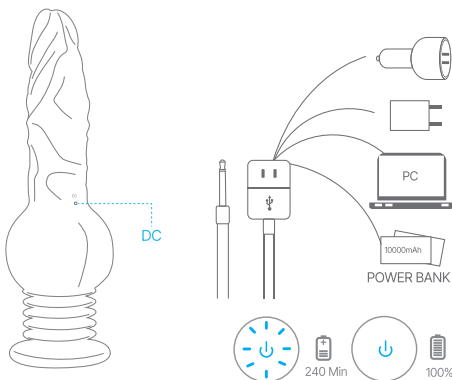

USB CHARGING

*WARNING: Please DO NOT use adaptor with ">5V" output

- Connect the device to USB port to charge.
- Do not use the device while charging.
- Please connect with power adaptor below 5V.
- Do not submerge under water.
- If the product is not charging while plugged in, please wait 10 minutes and try again.

PRODUCT CLEANING

- Clean: Please clean product with warm water or antibacterial soap.
- Wipe: Dry the product with paper towels.
- Save: Keep the product in a cool, dry and clean place.
- Attention: Never clean this product with organic cleaner that contains alcohol, gasoline or acetone. Avoid direct sunshine.

SAFETY

- Do not use it at temperature over 167 °F/75 °C.
- Stop using it when any discomfort occurs.
- It is recommended to use it with water-based lubricant.
- Do not use it if you find the product unsmooth or damaged.
- Keep out of reach of children.