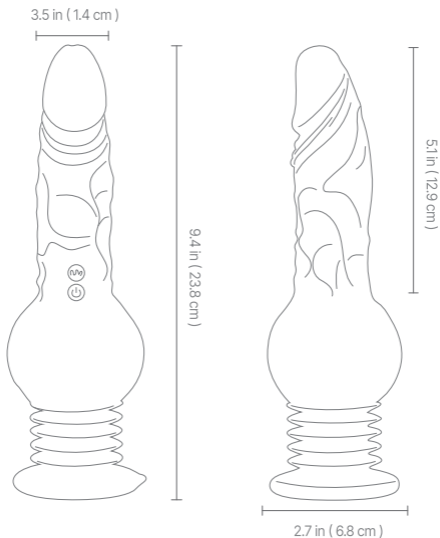

QUICK START GUIDE

SIZE

SPECIFICATIONS

Material: Silicone+ABS
Noise: $\leq 65\text{dB}$
Product Size: 10.2*2.68*2.68in
Functions: 10 Vibrating modes
3 thrusting modes

Charging Time: 240min
Using Time: 40min
Waterproof: IPX7

FUNCTION

FUNCTION

Long press "⏻" to turn on the device. The indicator light will illuminate, and the device will enter standby mode.

Short press "⏻" to activate the thrusting function. Short press "⏻" again to change 3 thrusting modes.