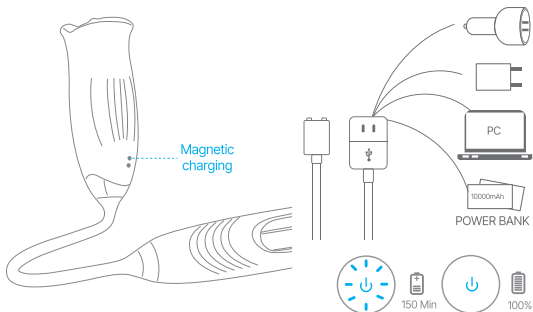

Waterproof: IPX6

FUNCTION

Kissing button

Short press "👄" to change 10 kissing modes.

Long press "👄" for 2s to turn off.

Power button

Long press "🔌" for 2s to turns on/off the toy.

Flapping button

Short press "🌀" to change 10 flapping and vibrating modes.

Long press "🌀" for 2s to turn off.

USB CHARGING

***WARNING: Please DO NOT use adaptor with ">5V" output**

Make sure to fully charge the toy before the first use.