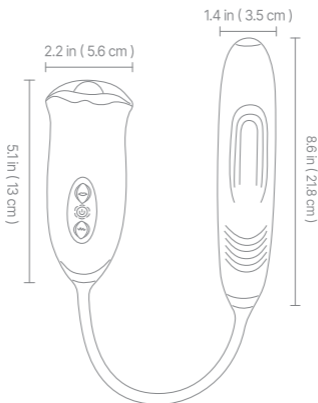

QUICK START GUIDE

SIZE

SPECIFICATIONS

Material: Silicone+ABS+ TPE

Weights: 0.76lb

Functions: 10 Vibrating & Flapping Modes;
10 Kissing Modes

Charging Time: 150min

Using Time: 50min

Waterproof: IPX6

FUNCTION

Kissing button

Short press "👄" to change 10 kissing modes.

Long press "👄" for 2s to turn off.

Power button

Long press "🔌" for 2s to turns on/off the toy.

Flapping button