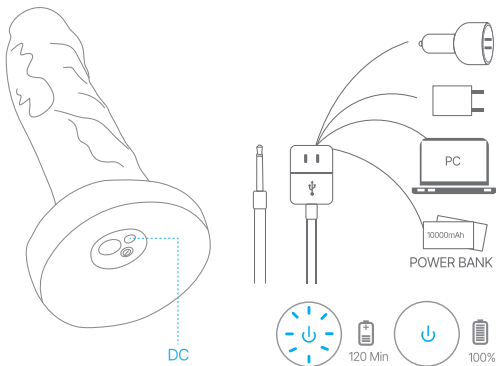

Remote control

Swinging button

Short press "↕" to change 7 swinging modes.

Long press "↕" for 3s to turn off swinging modes.

Power button

Short press "⏻" to pause/start all functions.

Long press "⏻" for 3s to turn off.

Vibrating button

Short press "🌀" to change 10 vibrating modes.

Long press "🌀" for 3s to turn off vibrating modes.

USB CHARGING

***WARNING: Please DO NOT use adaptor with ">5V" output**

- Connect the device to USB port to charge.
- Do not use the device while charging.
- Please connect with power adaptor below 5V.
- Do not submerge under water.
- If the product is not charging while plugged in, please wait 10 minutes and try again.