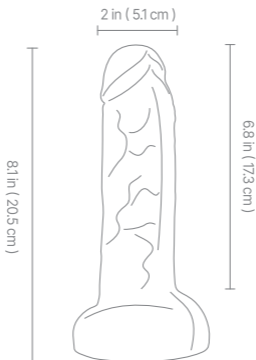

QUICK START GUIDE

SIZE

SPECIFICATIONS

Material: Silicone+ABS
Weights: 0.96lb
Functions: 7 Swinging Modes;
10 Vibrating Modes;
Remote Control

Charging Time: 120min
Using Time: 60min
Waterproof: IPX6

FUNCTION