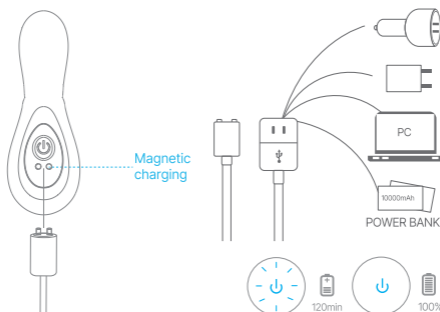

USB CHARGING

- *WARNING: Please DO NOT use adaptor with ">5V" output
- *Please make sure your toy is fully charged while the first times