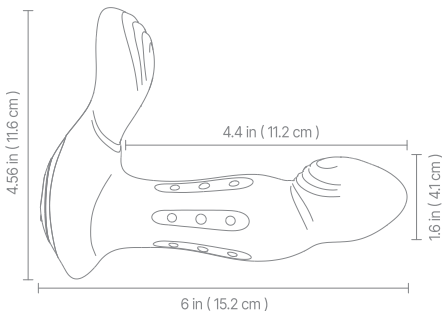

QUICK START GUIDE

SIZE

SPECIFICATION

Material:	Silicone+ABS	Power Source:	USB charging
Weights:	0.51 lb	Run time:	45 Minutes
Special Features:	10 Vibrating Modes	Recharging:	120 Minutes
	10 Wriggling & Swinging Modes	Waterproof:	IPX6
	Remote Control		

FUNCTION

Product

Long press "  " for 1.5 seconds to turn the product on/off.
Short press "  " to switch between 10 vibration modes.
Double-click "  " to switch between 10 wriggling and swinging modes.

Remote control