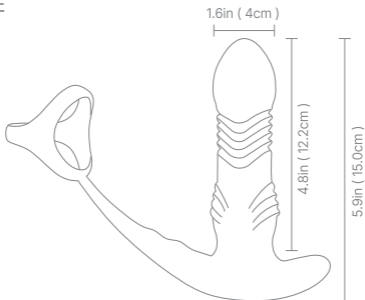

### SIZE

### SPECIFICATION

Material:	Silicone+ABS	Power Source:	USB charging
Weights:	0.39 lb	Run time:	60 Minutes
Special Features:	10 Thrusting Modes 10 Vibrating Modes Remote Control	Recharging:	150 Minutes
		Waterproof:	IPX6