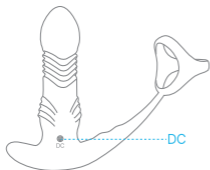

USB CHARGING

*WARNING: Please DO NOT use adaptor with ">5V" output

- Connect the USB cable to the adaptor and the other end to the massager.
- When charging, the ON/OFF button's LED indicator will flash. Once charging is complete, the LED light will stop flashing and remain on. Charging typically takes about 2 hours.
- If the red light on the ON/OFF button flashes during use, it indicates a low battery. Please charge the device.
- Please only use the original charging cable provided.
- You can charge the device by connecting the USB cable to a compatible digital device. We do not provide USB power adapters.

PRODUCT CLEANING

- Clean the product before and after each use. Use warm water (maximum temperature 80°C is recommended) and antibacterial soap. Rinse thoroughly with clean water, and finally wipe it with a dry towel or paper until it is completely dry.
- Do not use cleaners containing alcohol, gasoline, or acetone.
- Please avoid exposing the product to high temperatures or direct sunlight.
- Please store the product in a clean, dry place, and keep it separate from other massagers.

SAFETY

- Please use only water-soluble lubricants when using the product.
- Hand creams or silicone-based lubricants may permanently damage the surface of the product.
- Please clean after use, especially after using lubricants.
- Please read the instructions before use.
- Keep away from children.
- Pregnant women should consult a doctor before using this product. If the silicone layer is damaged, do not use the product.
- For personal use only. We recommend not sharing the product with others.