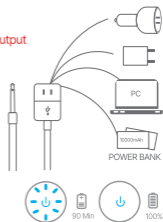

USB CHARGING

*WARNING: Please DO NOT use adaptor with ">5V" output

- Connect the USB cable to the adaptor and the other end to the massager.
- When charging, the ON/OFF button's LED indicator will flash. Once charging is complete, the LED light will stop flashing and remain on. Charging typically takes about 2 hours.
- If the red light on the ON/OFF button flashes during use, it indicates a low battery. Please charge the device.
- Please only use the original charging cable provided.
- You can charge the device by connecting the USB cable to a compatible digital device. We do not provide USB power adapters.

PRODUCT CLEANING

- Clean the product before and after each use. Use warm water (maximum temperature 80°C is recommended) and antibacterial soap. Rinse thoroughly with clean water, and finally wipe it with a dry towel or paper until it is completely dry.
- Do not use cleaners containing alcohol, gasoline, or acetone.
- Please avoid exposing the product to high temperatures or direct sunlight.
- Please store the product in a clean, dry place, and keep it separate from other massagers.

SAFETY

- Please use only water-soluble lubricants when using the product.
- Hand creams or silicone-based lubricants may permanently damage the surface of the product.
- Please clean after use, especially after using lubricants.
- Please read the instructions before use.
- Keep away from children.
- Pregnant women should consult a doctor before using this product. If the silicone layer is damaged, do not use the product.
- For personal use only. We recommend not sharing the product with others.