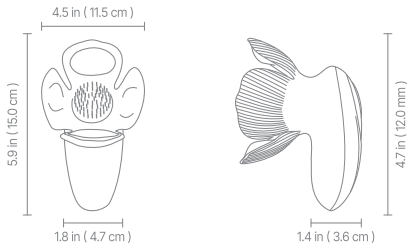

QUICK START GUIDE

SIZE

SPECIFICATION

Product Name:	Petal Passion
Material:	Silicone+ABS
Product Size:	3.74 x 3.8 x 5.12 in
Weights:	0.57 lb
Input:	5V 1A
Special Features:	10 Breast-grabbing modes; 10 Vibrating modes
Recharging:	120 Minutes
Run time:	60 Minutes on the highest setting
Power Source:	USB magnetic charging
Waterproof:	IPX6
Package:	Vibrator x1, Cable x1, User manual x1