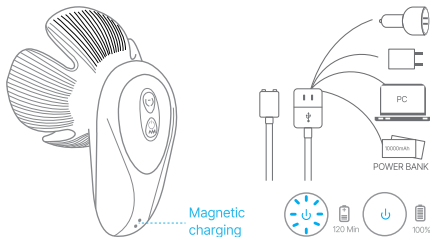

USB CHARGING

*WARNING: Please DO NOT use adaptor with ">5V" output

- Connect the device to USB port to charge .
- Do not use the device while charging.
- Please connect with power adaptor below 5V.
- Do not submerge under water.
- If the product is not charging while plugged in, please wait 10 minutes and try again.

PRODUCT CLEANING

- Clean: Please wash product with toy cleaner or antibacterial soap and water.
- Dry: Pat or wipe dry with clean cloth or towel.
- Store: Keep toy in a cool, dry place.
- Attention: Never clean the toy with abrasive cleaners containing alcohol, gasoline or acetone. Avoid direct sunlight.

SAFETY

- Do not use it at temperature over 167°F/75 °C.
- Stop using the toy if any discomfort occurs.
- Use with a water-based lubricant.
- Do not use if the product is damaged.
- Keep out of reach of children.