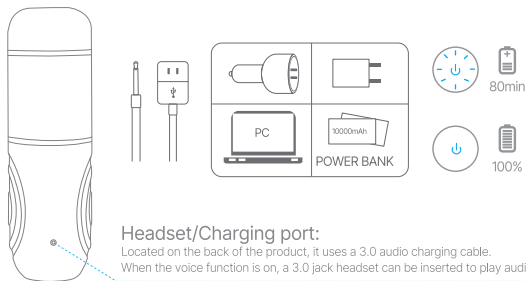

USB CHARGING

- *The indicator light will flash while charging and remain on when fully charged.
- *Please use a 5V charger with the USB port. It takes about 120 minutes to fully charge the battery.
- *Once fully charged, the working time is approximately 60 minutes.

PRODUCT CLEANING

- **Cleaning:** After use, there may be secretions and residual liquid left. If not cleaned in time, bacteria can breed. Wash the product with warm water and scented soap. It is recommended to wash in hot water (50°C). Avoid getting water into the switch or charging hole. Use your fingers to clean; do not use brushes or acidic cleaners.
- **Wiping:** After washing, wipe it with a lint-free cloth or towel.
- **Maintenance:** Remember to turn off the power after use to prevent any potential damage to the product or power supply. Store it in a flannelette bag or dust bag in a cool, dry place.
- **Forbiddance:** Do not use cleansers containing alcohol or gasoline. Avoid contact with water and direct sunlight.

SAFETY

- Please do not place the product in an area where heat cannot dissipate.
- Since it is a personal hygiene item, please do not share it to avoid bacterial infection.
- While the product has many functions, overuse may lower the sensitivity of the body.
- It is recommended to use the product with a condom and professional lubricating fluid for better results.
- Please stop using it immediately if you feel unwell or if the product is damaged.
- Do not use massage oil, skin cream, gasoline, acetone, or other chemicals as substitutes for professional lubricating fluid.
- Clean the product immediately after use and store it properly to avoid bacterial infection.
- After cleaning and maintenance, store the product in a cool, dry, and secure place. If storing for a long time, please recharge it before use to avoid running out of power. For battery-operated products, remove the batteries before storing them.
- Our products should only be charged with a 5V charger. Using a charger with a lower voltage than 5V will not charge the product properly.