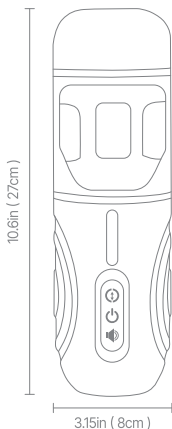

### SIZE

### SPECIFICATIONS

Material: TPE+ABS

Weights: 1.6lb

Power Source: USB charging

Functions: 7 Thrusting & Rotating Modes

Charging Time: 120min

Using Time: 50min

Waterproof: IPX5