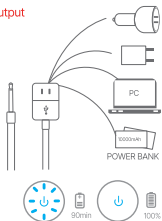

USB CHARGING

*WARNING: Please DO NOT use adaptor with ">5V" output

- Please make sure your toy is fully charged while the first time
- Please insert the cable into the charge hole.

PRODUCT CLEANING

- Clean: Please clean product with warm water or antibacterial soap.
- Wipe: Dry the product with paper towels.
- Save: Keep the product in a cool, dry and clean place.
- Attention: Never clean this product with organic cleaner that contains alcohol, gasoline or acetone. Avoid direct sunshine.

SAFETY

- Do not use it at temperature over 167 °F/75 °C.
- Stop using it when any discomfort occurs.
- It is recommended to use it with water-based lubricant.
- Do not use it if you find the product unsmooth or damaged.
- Keep out of reach of children.