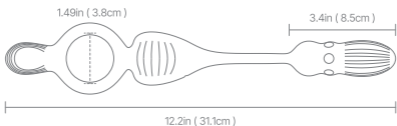

QUICK START GUIDE

SIZE

SPECIFICATION

Material:	Silicone+ABS	Power Source:	Rechargeable
Special Features:	9 Vibrating Modes	Run time:	45 Minutes
Weights:	0.34 lb	Recharging:	90 Minutes
		Waterproof:	IPX7

FUNCTION