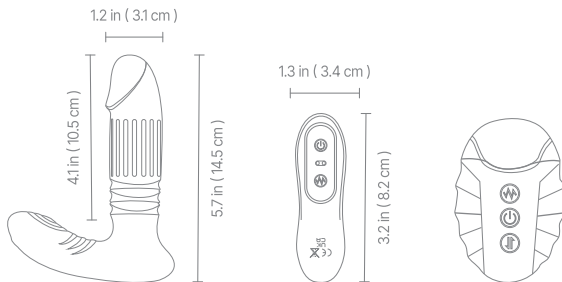

QUICK START GUIDE

SIZE

Specification

Name: Pterosaur thrusting and swelling wearable massager

Materials: Medical grade silicone and ABS

Power: Magnetic suction charging

Size: 145*106 *34mm

Function: 10 vibrating patterns + 3 thrusting and swelling patterns

Packaging includes vibrator, manual, magnetic suction charging cable.

Waterproof rating: IPX6

Charging time: 90-120 minutes

Usage time: 45 minutes

Rated Current: 500mA

Rated voltage: $\leq 5.0V$

FUNCTION

Product

Long press  for 2 seconds to turn on the device. The LED light will illuminate, indicating the device is in standby mode.

Short press  to change 3 modes: thrusting and swelling.

To turn off the device, long press  for 2 seconds.