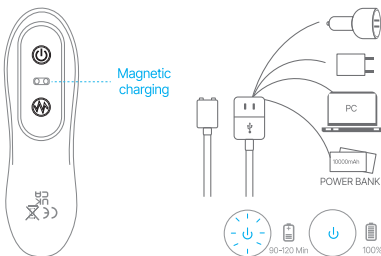

USB CHARGING

*WARNING: Please DO NOT use adaptor with ">5V" output