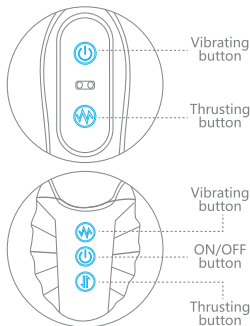

Packaging includes vibrator, manual, magnetic suction charging cable.

Waterproof rating: IPX6

Charging time: 90-120 minutes

Usage time: 45 minutes

Rated Current: 500mA

Rated voltage: $\leq 5.0V$

FUNCTION

Product

Long press  for 2 seconds to turn on the device. The LED light will illuminate, indicating the device is in standby mode.

Short press  to change 3 modes: thrusting and swelling.

To turn off the device, long press  for 2 seconds.

Short press  to change 10 vibrating modes.

To turn off the vibration mode, long press  for 2 seconds.

Remote control:

Once the device is in standby mode, short press  to change 10 vibrating modes.

Short press  to change the 3 thrusting and swelling modes.

PRODUCT INTRODUCTION

The Pterosaur massager is a stretchable expansion + vibration massager for women, it not only has vibration, as well as thrusting and swelling function, multi-frequency conversion, massage to stimulate private parts, so that women have a feeling of heartbeat and fullness, enjoy the pleasure, bring the real pleasure of orgasm, it is also a good choice to wear it when going out.