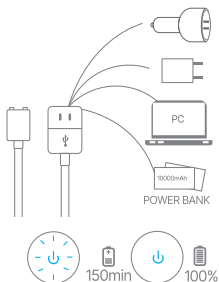

USB CHARGING

*WARNING: Please do NOT use an adapter with an output greater than 5V.

*Make sure to fully charge the toy before the first use.

Magnetic
charging