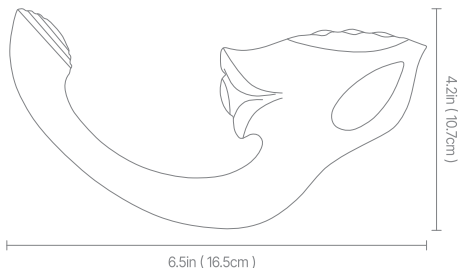

QUICK START GUIDE

SIZE

SPECIFICATIONS

Material: Silicone+ABS
Weights: 0.33lb
Functions: 7 Vibrating Modes
3 Flapping Modes

Charging Time: 120min
Using Time: 60min
Waterproof: IPX6

FUNCTION

Tapping mode

Short press "🌊" to turn on or switch between 3 modes.