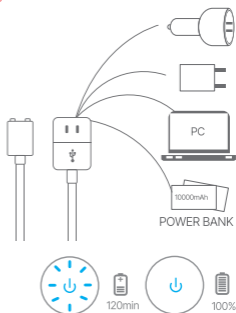

PRODUCT CLEANING

- Clean: Wash the product with warm water and antibacterial soap.
- Wipe: Dry the product with paper towels.
- Save: Keep the product in a cool, dry, and clean place.
- Attention: Never clean the product with organic cleaners that contain alcohol, gasoline, or acetone. Avoid exposure to direct sunlight.

SAFETY

- Do not use the product at temperatures over 167 °F (75 °C).
- Stop using it immediately if you experience any discomfort.
- Water-based lubricant is recommended.
- Do not use the product if you find it rough or damaged.
- Keep out of reach of children.