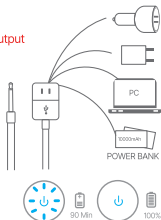

USB CHARGING

*WARNING: Please DO NOT use adaptor with ">5V" output

- Please charge the product for the first time before use.
- Connect the USB cable to a USB power adaptor (not included in the accessories) or USB port. You can use any USB power adaptor for charging.
- It takes about 2 hours for a full charge. The charging time may vary depending on the remaining battery level inside the device.
- The appliance can be used for 60-90 minutes after a full charge. The specific usage time depends on the selected vibration mode. The higher the vibration mode frequency, the faster the battery drains.
- You don't have to wait until the battery is completely drained before charging. To extend battery life and ensure charging efficiency, we recommend charging the device before the vibration significantly decreases.
- If the product automatically shuts down, it may be due to low battery. Please charge it in time as it has entered self-protection mode.

PRODUCT CLEANING

- Before and after each use of the product, please clean it thoroughly. Make sure the product is turned off and in a closed state before cleaning.
- Rinse the main part with clean water and antibacterial soap, then rinse with clean water again. Dry with a towel.
- Do not use detergents containing alcohol, petroleum-based solvents, or acetone.
- Please store the product in a cool, ventilated, and dry place to ensure that it is not exposed to direct sunlight, high temperatures, stress, moisture, or pollution.

SAFETY

As the intimate partner of the majority of users, the safe and healthy use of this massager is both the user's and our shared responsibility. Please note the following safety reminders:

- This product is only suitable for adults over 18 years old. Please keep it away from children.
- Do not use excessive force during use. Be mindful to avoid injury.
- Do not mix this product with others. If you feel discomfort during use, please stop immediately.
- Regularly check the product for any damage. If any damage is found, stop using the product immediately.
- After the product is discarded, it should be treated as waste electrical and electronic equipment and recycled at the appropriate recycling station. This product is not suitable for disposal with regular household waste.