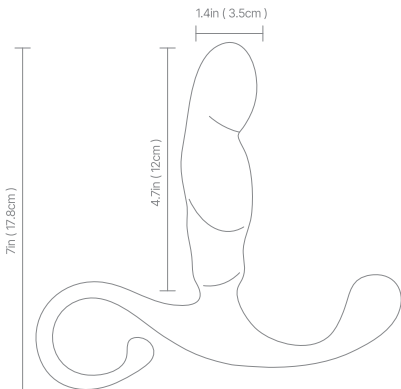

QUICK START GUIDE

SIZE

SPECIFICATION

Material:	Silicone+ABS	Power Source:	Rechargeable
Weights:	0.3 lb	Run time:	60 Minutes
Special Features:	10 Vibrating & Tapping Modes	Recharging:	120 Minutes
	Remote Control	Waterproof:	IPX7