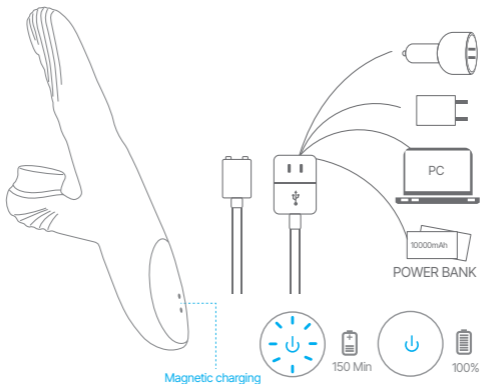

Long press "⊞" for 2 second to start Thrusting, at the same time the bead Rotates 360°.

Short press "⊞" to change 3 modes.

Long press "⊞" to power off.

Long press "⊞" for 2 second to start Tapping.

Short press "⊞" to change 7 modes.

Long press "⊞" to power off.

USB CHARGING

***WARNING: Please DO NOT use adaptor with ">5V" output**

- Connect the device to USB port to charge.
- Do not use the device while charging.
- Please connect with power adapter below 5V.
- Do not submerge under water.
- If the product is not charging while plugged in, please wait 10 minutes and try again.