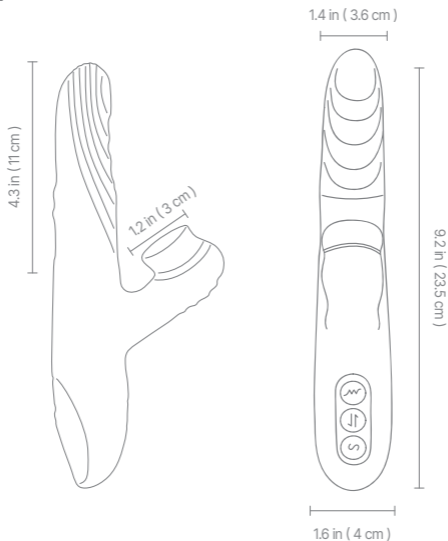

QUICK START GUIDE

SIZE

SPECIFICATIONS

Material: Silicone+ABS+TPE

Noise: ≤ 60 dB

Product Size: 3.54 x 1.57 x 8.86 in

Functions: 3 Thrusting & Rotating Beads Modes;

7 Vibrating Modes;

7 Tapping Modes

Charging Time: 150min

Using Time: >45min

Waterproof: IPX6

FUNCTION

Long press "⊞" for 2 second to start head Vibrating.

Short press "⊞" to change 7 modes.

Long press "⊞" to power off.

Long press "⊞" for 2 second to start Thrusting, at the same time the bead Rotates 360°.

Short press "⊞" to change 3 modes.

Long press "⊞" to power off.

Long press "⊞" for 2 second to start Tapping.

Short press "⊞" to change 7 modes.