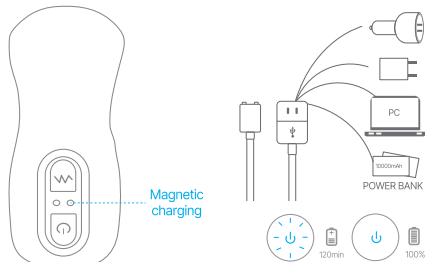

Remote control:

Once the device is in standby mode, short press  to change 10 vibrating modes.

Short press  to change the 3 thrusting and swelling modes.

Long press  to turn off the device.

USB CHARGING

***WARNING: Please DO NOT use adaptor with ">5V" output**