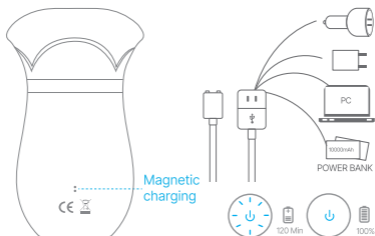

USB CHARGING

*WARNING: Please DO NOT use adaptor with ">5V" output

- Connect the device to USB port to charge .
- Do not use the device while charging.
- Please connect with power adapter below 5V.
- Do not submerge under water.
- If the product is not charging while plugged in, please wait 10 minutes and try again.

PRODUCT CLEANING

- Clean: Please wash product with toy cleaner or antibacterial soap and water.
- Dry: Pat or wipe dry with clean cloth or towel.
- Store: Keep toy in a cool, dry place.
- Attention: Never clean the toy with abrasive cleaners containing alcohol, gasoline or acetone. Avoid direct sunlight.

FAULT INSTRUCTIONS

- When the machine can not be turned on, check whether there is no power, recharge it before use;
- After charging, it cannot be turned on, check whether the charging indicator is normal, and whether the charging cable is damaged;
- If the indicator light is still flashing after 120 minutes of charging, it might be caused by a charging fault due to poor contact. Please try cleaning the charging cable and port, ensuring a secure connection, and restarting the charging process;
- When the program fails, please shut down and restart

SAFETY

- Do not use it at temperature over 167°F/75 °C.
- Stop using the toy if any discomfort occurs.
- Use with a water-based lubricant.
- Do not use if the product is damaged.
- Keep out of reach of children.