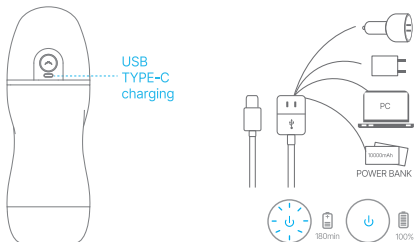

USB CHARGING

*WARNING: Please DO NOT use adaptor with ">5V" output

- Connect the USB charging cable to the device, then plug the other end into a PC, power bank, or any USB-compatible power source. (Type-C, 5V $\geq$ 1A)
- NOTE: The red light will turn on while charging and turn off when fully charged.

PRODUCT CLEANING

- Clean the product before and after use.
- Remove the sleeve and rinse it with water. Do not submerge or wash the outer shell directly under water to prevent damage to the charging port.
- Wipe the shell with a clean, dry cloth.

SAFETY

- Use with water-based lubricant to prevent discomfort caused by dryness.
- Fully charge the device before first use.
- Clean the product before and after use with a neutral antibacterial toy cleaner. Do not use alcohol, abrasive cleaners, or other irritating chemicals.
- Keep out of reach of minors. For adult use only.
- Do not share the product; it is for personal use only.
- If you have heart disease or high blood pressure, use with caution.
- To prolong the sleeve's lifespan, wipe it dry after each use and apply body powder to the interior and exterior before storage.