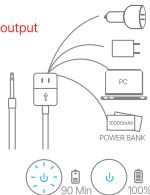

USB CHARGING

*WARNING: Please DO NOT use adaptor with ">5V" output