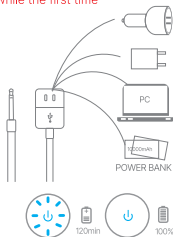

Vibrator button

After powering on, short press "⏻" once to activate the vibration function. There are 10 vibration modes in total.

Spin button

After powering on, short press "🔄" to activate the rotation function. There are 5 rotation modes in total.

On/Off

Long press "⏻" for 2 seconds to turn the device on or off.

Note: When there is a foreign object in the junction area, please take it out to avoid affecting the rotating function of the product.

USB CHARGING

*WARNING: Please DO NOT use adaptor with ">5V" output

*Please make sure your toy is fully charged while the first time

Please insert the cable into the charge hole.

DC

PRODUCT CLEANING

When disassembling the product for cleaning, please hold both the sleeve and the handle, then pull out the sleeve, which is the upper part of the product. (To avoid damaging the product, do not just pull on the sleeve alone.)