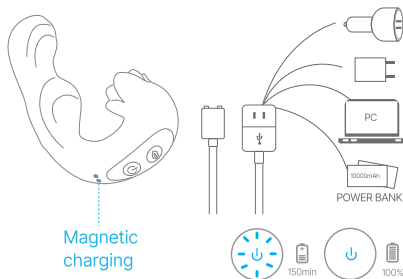

QUICK START GUIDE

SIZE

SPECIFICATION

| | | | |
|-------------|--|----------------|----------------|
| Weights: | 0.46 lb | Material: | Silicone+ABS |
| Mode: | 7 Rotating & Vibrating Modes; 7 Tongue-like Licking Modes | Input: | <5V 1A |
| Using time: | 80 mins | Noise: | Less than 60db |
| | | Charging Time: | 150 mins |

FUNCTION

Long press "  " for 2 seconds to turn on/off the product. After powering on, short press "  " to change the rotating and vibrating modes. Short press "  " to change the licking modes. Long press "  " for 2 seconds to pause the licking modes. Within 10 seconds after turning off the product, short press "  " each time to reset the wand's angle for better storage.

USB CHARGING

*WARNING: Please DO NOT use adaptor with ">5V" output

- Connect the device to USB port to charge .
- Do not use the device while charging.
- Please connect with power adapter below 5V.
- Do not submerge under water.
- If the product is not charging while plugged in, please wait 10 minutes and try again.