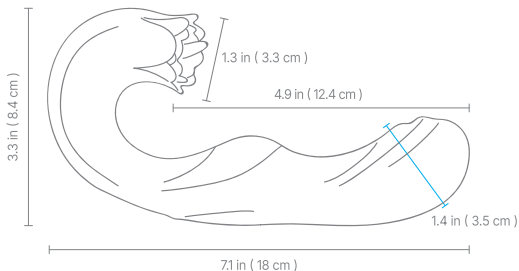

QUICK START GUIDE

SIZE

SPECIFICATION

| | | | |
|-------------|--|----------------|----------------|
| Weights: | 0.46 lb | Material: | Silicone+ABS |
| Mode: | 7 Rotating & Vibrating Modes; 7 Tongue-like Licking Modes | Input: | <5V 1A |
| Using time: | 80 mins | Noise: | Less than 60db |
| | | Charging Time: | 150 mins |

FUNCTION

Long press "  " for 2 seconds to turn on/off the product. After powering on, short press "  " to change the rotating and vibrating modes. Short press "  " to change the licking modes. Long press "  " for 2 seconds to pause the licking modes. Within 10 seconds after turning off the product, short press "  " each time to reset the wand's angle for better storage.