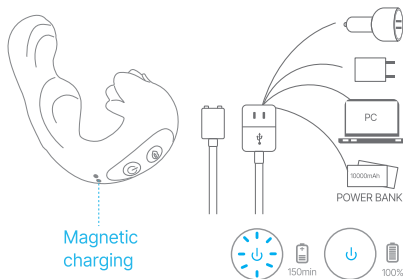

QUICK START GUIDE

SIZE

SPECIFICATION

Weights:	0.46 lb	Material:	Silicone+ABS
Mode:	7 Rotating & Vibrating Modes; 7 Tongue-like Licking Modes	Input:	<5V 1A
Using time:	80 mins	Noise:	Less than 60db
		Charging Time:	150 mins

FUNCTION

Long press "  " for 2 seconds to turn on/off the product. After powering on, short press "  " to change the rotating and vibrating modes.
Short press "  " to change the licking modes.
Long press "  " for 2 seconds to pause the licking modes. Within 10 seconds after turning off the product, short press "  " each time to reset the wand's angle for better storage.

USB CHARGING

*WARNING: Please DO NOT use adaptor with ">5V" output

- Connect the device to USB port to charge .
- Do not use the device while charging.
- Please connect with power adapter below 5V.
- Do not submerge under water.
- If the product is not charging while plugged in, please wait 10 minutes and try again.