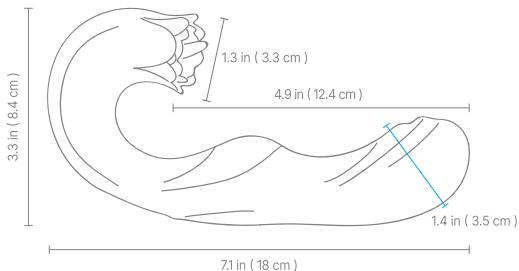

QUICK START GUIDE

SIZE

SPECIFICATION

Weights:	0.46 lb	Material:	Silicone+ABS
Mode:	7 Rotating & Vibrating Modes; 7 Tongue-like Licking Modes	Input:	<5V 1A
Using time:	80 mins	Noise:	Less than 60db
		Charging Time:	150 mins

FUNCTION

Long press "  " for 2 seconds to turn on/off the product. After powering on, short press "  " to change the rotating and vibrating modes.
Short press "  " to change the licking modes.
Long press "  " for 2 seconds to pause the licking modes. Within 10 seconds after turning off the product, short press "  " each time to reset the wand's angle for better storage.