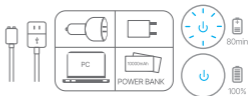

- Use the attached USB cable to connect to the device's charging port.
  Insert the charging end of the cable into the charging position of the device.
- The indicator light will flash during charging and will remain solid when fully charged.
- Charge the product before first use.
- The product uses DC charging. Please use a charger with matching parameters.
- Using a charger with mismatched parameters may affect battery life or damage the product.
- The product has a built-in current protection feature, which automatically puts it into protection mode while charging, making the product temporarily unusable.
- Once fully charged, the product will automatically return to its normal use state.

PRODUCT CLEANING

- Apply a cleaning solution to the product surface.
- Wipe the product clean by hand.
- Rinse the product repeatedly under running water after cleaning.
- Dry the product by air or with a clean towel.
- After ensuring the product is properly sanitized, store it back in the packaging box.
- After use, ensure the product is clean. Do not use corrosive cleaners.

SAFETY

- This product is not for use by individuals under 18 years of age.
- Do not use at temperatures over 167°F/75°C.
- Stop using if discomfort occurs.
- It is recommended to use a water-based lubricant.
- Do not use it if the product is rough or damaged.
- Keep out of reach of children.