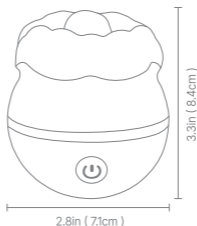

### SIZE

### SPECIFICATION

Materials: Silicone+ABS  
Power Source: Rechargeable  
Weights: 0.52 lb  
Special Features: 8 Tongue Licking  
& Vibrating Modes  
3 Suction Intensities

Product Size: 3.3 x 2.8in  
Run time: 60 Minutes  
Recharging: 80 Minutes  
Waterproof: IPX5