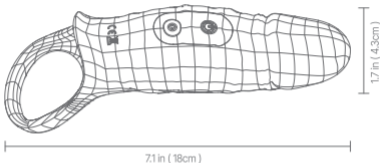

### SIZE

### PRODUCT PARAMETERS:

Material: ABS+Silicone

Product modes: 3 Speeds + 7 Frequencies

Charging time: 45 minutes

Using time: 40 minutes

Weights: 0.2lb

Working noise:  $\leq 50$ dB

Size: 7.1\*1.9\*1.7in