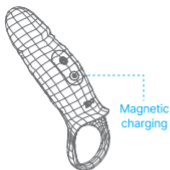

### FUNCTION

Long press "  " to turn on the product. The LED light will illuminate, indicating that the item is in standby mode.

Short press "  " to switch among 10 vibrating modes.

Long press "  " again to turn off the product. The LED light is off.

## USB CHARGING

\*WARNING: Please DO NOT use adaptor with ">5V" output

\*Please make sure your toy is fully charged the first time