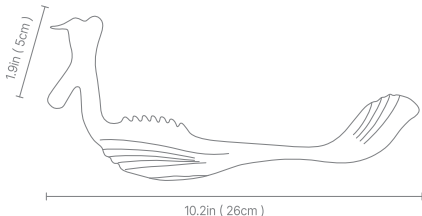

QUICK START GUIDE

SIZE

SPECIFICATION

Materials: Silicone+ABS
Power Source: Rechargeable
Weights: 0.21 lb
Special Features: 7 Vibrating Modes
Remote Control

Product Size: 5.9x5.1x2.0in
Run time: 60 Minutes
Recharging: 90 Minutes
Waterproof: IPX6

FUNCTION

Product

1. Long press "⏻" for 1.5 seconds to turn on the product. The indicator light will turn on, and the product will enter the first vibration mode.
Short press "⏻" to change the vibration mode. There are a total of 7 vibration modes that cycle in order.
2. Long press "⏻" for 1.5 seconds to turn on/off the product. The indicator light will turn off and the vibration will stop.