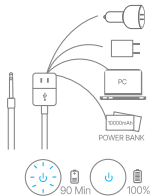

USB CHARGING

*WARNING: Please DO NOT use adaptor with ">5V" output

1. Please **fully** charge the product when you use it for the first time, the indicator **light** blinks under the charging state and is **always** on when it is **full**. Battery capacity is 240mAh, about 1.5 hours **full**.
2. Please **clean** and **dry** the appliance **thoroughly** before each charge. The normal running time is 1 hour.
3. Please use a charger with matching parameters to charge, charging with a charger with unmatched parameters may affect the battery life or cause the product to be destroyed.

Note: The product cannot be used while charging.

PRODUCT CLEANING

Wash the product **thoroughly** before and after each use. Make sure that the product is switched off and closed before **cleaning**. Rinse the main part with water and **germicidal soap**, then rinse with clean water and wipe dry with a towel. Do not use cleaning agents containing alcohol, petroleum-based solvents or acetone.

Store the product in a **cool, ventilated and dry place**, keeping it away from heat, pressure and humidity. If the product turns off **automatically**, it may be due to a **low battery level**, which will activate the **self-protection mode**, please **recharge** it in time.

SAFETY

As a **close companion** of the majority of users, the **safe and healthy use** of this massager is the common responsibility of users and us.

Now remind the majority of users: this product is **only suitable for adults** aged 18 years or older, please **keep away from children** placed. Do not use excessive force during the use of the product, please pay attention to avoid injury. Do not mix this product with others. If you feel **uncomfortable** during use, please **stop using** the product immediately. Check the product **regularly** for damage, and stop using it immediately if damage is found. After the product is disposed of, it should be treated as waste **electrical and electronic products** and recycled to the corresponding waste electrical and electronic products recycling station.