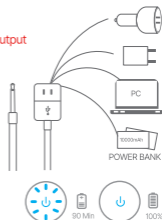

USB CHARGING

*WARNING: Please DO NOT use adaptor with ">5V" output

- Connect the USB cable to the adapter and the other end to the massager.
- When charging, the ON/OFF button's LED indicator will flash. Once charging is complete, the LED light will stop flashing and remain on. Charging typically takes about 2 hours.
- If the red light on the ON/OFF button flashes during use, it indicates a low battery. Please charge the device.
- Please only use the original charging cable provided.
- You can charge the device by connecting the USB cable to a compatible digital device. We do not provide USB power adapters.

PRODUCT CLEANING

- Clean the product before and after each use. Use warm water (maximum temperature 80°C is recommended) and antibacterial soap. Rinse thoroughly with clean water, and finally wipe it with a dry towel or paper until it is completely dry.
- Do not use cleaners containing alcohol, gasoline, or acetone.
- Please avoid exposing the product to high temperatures or direct sunlight.
- Please store the product in a clean, dry place, and keep it separate from other massagers.

SAFETY

- Please use only water-soluble lubricants when using the product.
- Hand creams or silicone-based lubricants may permanently damage the surface of the product.
- Please clean after use, especially after using lubricants.
- Please read the instructions before use.
- Keep away from children.
- Pregnant women should consult a doctor before using this product. If the silicone layer is damaged, do not use the product.
- For personal use only. We recommend not sharing the product with others.