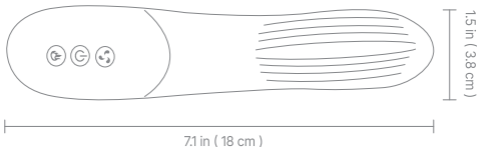

QUICK START GUIDE

SIZE

PRODUCT PARAMETERS:

Material: Silicone+ABS

Run time: 60 minutes

Product Weight: 0.35lb

Recharging: 120 minutes

Main Function: 7 Vibrating & Flickering Modes
Heating Features

FUNCTION

Vibration & swinging button: short press "🌀" to change 7 vibration & swinging modes.

Turn on/off: Long press "🔌" for 2 seconds to turn on the device. A red LED will light up, indicating that the device is on. Long press "🔌" for 2 seconds to turn off the device until the red LED light turns off.