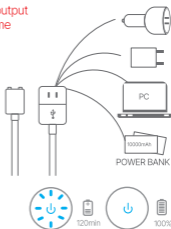

Heat button: short press "🔥" to activate heating function.

USB CHARGING

***WARNING: Please DO NOT use adaptor with ">5V" output**

***Please make sure your toy is fully charged the first time**

Magnetic
charging