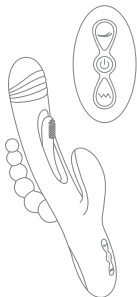

QUICK START GUIDE

SIZE

SPECIFICATIONS

Material: Silicone+ABS+ TPE
Weights: 0.66lb
Functions: 7 G-spot Vibration Modes
7 Tapping Modes
7 Clit Vibration Modes

Charging Time: 120min
Using Time: 60min
Waterproof: IPX6

FUNCTION

Long press "  " to turn on/off the device.

Short press "  " to adjust the 7 G-spot vibrating modes.

Short press "  " to adjust the 7 tapping modes.

Long press "  " to turn off it.

Short press "  " to adjust the 7 Clit vibrating modes.