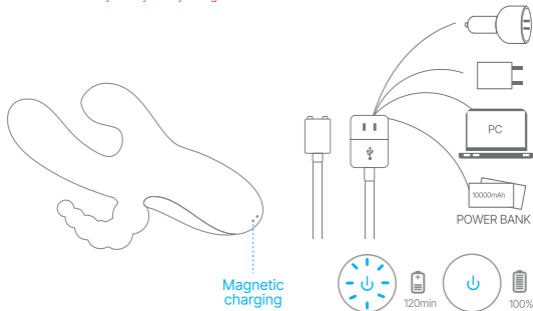

USB CHARGING

*WARNING: Please DO NOT use an adaptor with ">5V" output

*Please make sure your toy is fully charged the first time

PRODUCT CLEANING

- Clean: Wash the product with warm water and antibacterial soap.
- Wipe: Dry the product with paper towels.
- Save: Keep the product in a cool, dry, and clean place.
- Attention: Never clean the product with organic cleaners that contain alcohol, gasoline, or acetone. Avoid exposure to direct sunlight.

SAFETY

- Do not use the product at temperatures over 167 °F (75 °C).
- Stop using it immediately if you experience any discomfort.
- Water-based lubricant is recommended.
- Do not use the product if you find it rough or damaged.
- Keep out of reach of children.