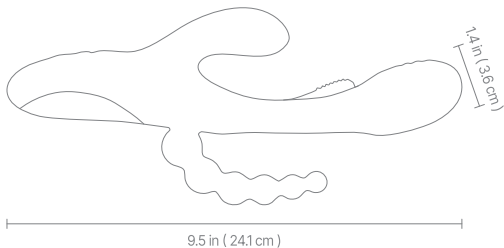

QUICK START GUIDE

SIZE

SPECIFICATIONS

Material: Silicone+ABS+ TPE
Weights: 0.66lb
Functions: 7 G-spot Vibration Modes
7 Tapping Modes
7 Clit Vibration Modes

Charging Time: 120min
Using Time: 60min
Waterproof: IPX6