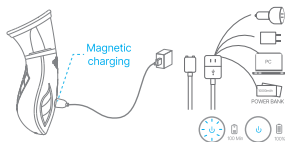

USB CHARGING

*WARNING: Please DO NOT use adaptor with ">5V" output

- Make sure to fully charge the toy before the first use.
- The indicator light blinks while charging and stays on when fully charged.

PRODUCT CLEANING

- Clean: Wash the product with warm water and antibacterial soap.
- Wipe: Dry the product with paper towels.
- Store: Keep the product in a cool, dry, and clean place.
- Attention: Do not clean with organic cleaners containing alcohol, gasoline, or acetone. Avoid direct sunlight.

SAFETY

- Do not use it at temperatures exceeding 167°F (75°C).
- Stop using if any discomfort occurs.
- Water-based lubricant is recommended.
- Do not use if the product is damaged or feels unsmooth.
- Keep out of reach of children.