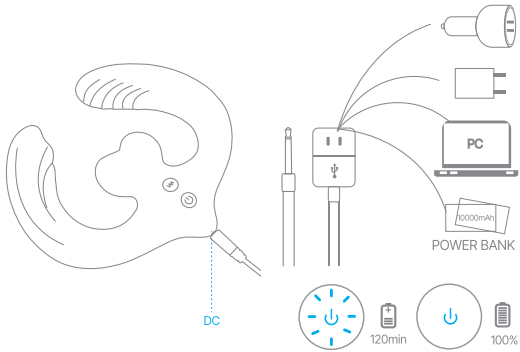

QUICK START GUIDE

SIZE

SPECIFICATIONS

Material: Silicone+ABS
Power Source: USB charging
Functions: 7 Vibrating Modes

Charging Time: 120min
Using Time: 60min
Waterproof: IPX7

FUNCTION

Product

- Long press "⏻" for 2s to power on/off.
- Short press "⏻" to change vibration modes of the two heads on the both sides.
- Short press "🌀" to change vibration modes of the middle head.
- Long press "🌀" for 2s to pause the vibration modes of middle head.

Remote control

- Short press "⚙️" to change the vibration modes of middle head.
- Long press "⚙️" for 2s to pause.
- Short press "🌀" to change the vibration modes of two heads on both sides.
- Long press "🌀" for 2s to pause.

USB CHARGING

*WARNING: Please DO NOT use adaptor with ">5V" output

- Please make sure your toy is fully charged while the first time
- Connect the device to USB port to charge.
- Do not use the device while charging.
- Please connect with power adaptor below 5V.
- Do not submerge under water.
- If the product is not charging while plugged in, please wait 10 minutes and try again.