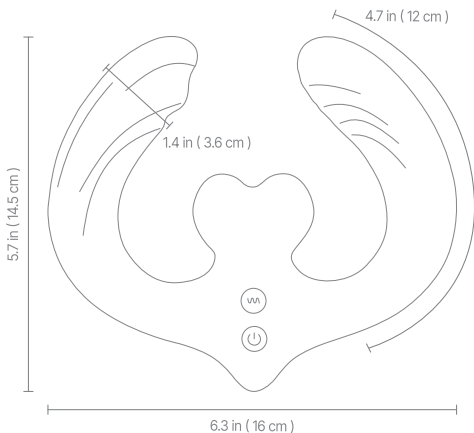

QUICK START GUIDE

SIZE

SPECIFICATIONS

Material: Silicone+ABS
Power Source: USB charging
Functions: 7 Vibrating Modes

Charging Time: 120min
Using Time: 60min
Waterproof: IPX7

FUNCTION

Product

- Long press "⏻" for 2s to power on/off.
- Short press "⏻" to change vibration modes of the two heads on the both sides.
- Short press "🌀" to change vibration modes of the middle head.
- Long press "🌀" for 2s to pause the vibration modes of middle head.