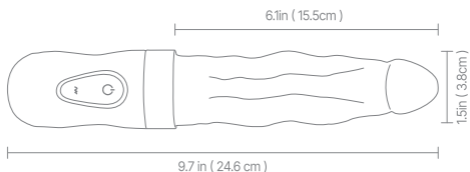

### SIZE

### SPECIFICATION

Material:	Silicone+ABS	Power Source:	USB charging
Weights:	0.63 lb	Run time:	60 Minutes
Product Size:	9.7*6.1*1.5in	Recharging:	150 Minutes
Special Features:	9 Vibrating Modes 7 Wiggling Modes Heating Features	Waterproof:	IPX5