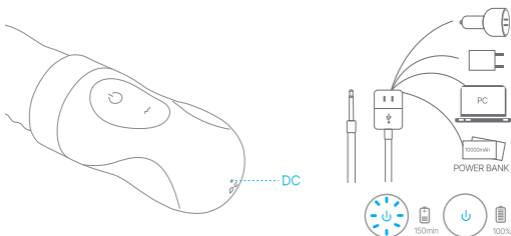

USB CHARGING

When charging, the indicator light will flash. Once fully charged, the light will remain solid. During charging, the product enters a protection state and cannot be turned on.

PRODUCT CLEANING

- Sanitize the product after cleaning with warm water, detergent, body wash, or a professional erotic disinfectant.
- When storing, place the product back in its box and store it in a dry environment for future use.

SAFETY

- Do not use it at temperature over 167°F/75 °C.
- Stop using the toy if any discomfort occurs.
- Use with a water-based lubricant.
- Do not use if the product is damaged.
- Keep out of reach of children.